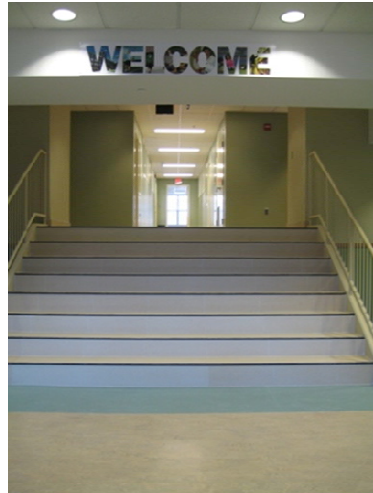

# How to get to the Multifaith Peace Room - Evaristus C410

Enter through the middle entrance of Evaristus Hall.

From this welcome sign, turn slightly to the left.

This is the elevator to the left of the inside steps.

Walk straight down the hall, past an open space in the left.

Turn right past a few offices and washroom then turn left.

Take the elevator to 4C.

Your destination is on your left.  
You have reached the  
Multifaith Peace Room. C410.